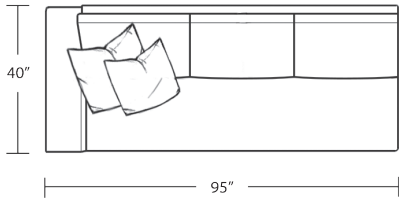

LAF 1 Arm Sofa