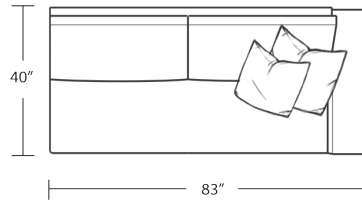

RAF 1 Arm Studio Sofa