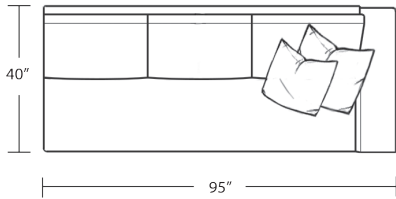

RAF 1 Arm Sofa