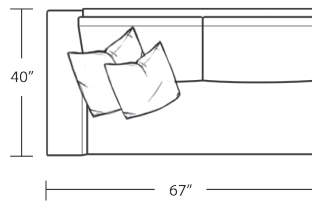

Width 105"  
Depth 40"  
Height 33"

Seat Height 20"  
Seat Depth 23"  
Arm Height 23"

Fabric Group 1-5  
COM 22 yards  
COL sq ft

Available As:  
1 Arm Sofa with Return  
1 Arm Sofa  
1 Arm Loveseat  
1 Arm Studio Sofa  
1 Arm Chaise  
1 Arm Double Chaise

RAF 1 Arm Studio Sofa

LAF 1 Arm Chaise

LAF Sofa with Return

LAF 1 Arm Loveseat

RAF 1 Arm Chaise

RAF Sofa with Return

RAF 1 Arm Loveseat

*Manhattan Collection*  
 SOHO SECTIONAL SOFA