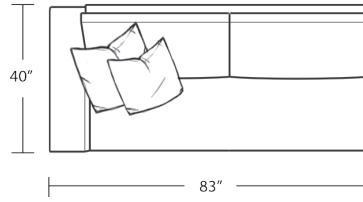

LAF 1 Arm Studio Sofa