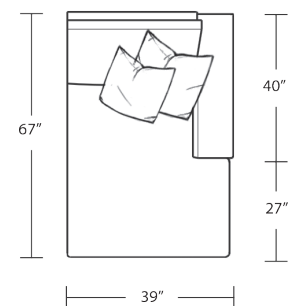

Width 105"  
Depth 40"  
Height 33"

Seat Height 20"  
Seat Depth 23"  
Arm Height 23"

Fabric Group 1-5  
COM 22 yards  
COL sq ft

Available As:  
1 Arm Sofa with Return  
1 Arm Sofa  
1 Arm Loveseat  
1 Arm Studio Sofa  
1 Arm Chaise  
1 Arm Double Chaise

RAF 1 Arm Studio Sofa

LAF 1 Arm Chaise

LAF Sofa with Return

LAF 1 Arm Loveseat

RAF 1 Arm Chaise

RAF Sofa with Return

RAF 1 Arm Loveseat

*Manhattan Collection*  
 SOHO SECTIONAL SOFA