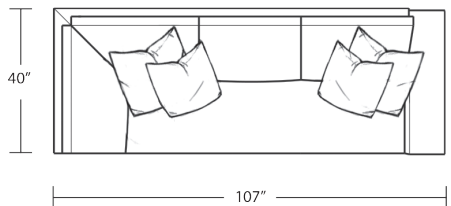

Width 105"  
Depth 40"  
Height 33"

Seat Height 20"  
Seat Depth 23"  
Arm Height 23"

Fabric Group 1-5  
COM 22 yards  
COL sq ft

Available As:  
1 Arm Sofa with Return  
1 Arm Sofa  
1 Arm Loveseat  
1 Arm Studio Sofa  
1 Arm Chaise  
1 Arm Double Chaise

RAF 1 Arm Studio Sofa

LAF 1 Arm Chaise

LAF Sofa with Return

LAF 1 Arm Loveseat

RAF 1 Arm Chaise

RAF Sofa with Return

RAF 1 Arm Loveseat

*Manhattan Collection*  
 SOHO SECTIONAL SOFA