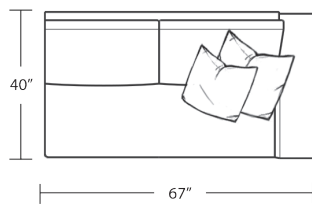

Width 105"  
Depth 40"  
Height 33"

Seat Height 20"  
Seat Depth 23"  
Arm Height 23"

Fabric Group 1-5  
COM 22 yards  
COL sq ft

Available As:  
1 Arm Sofa with Return  
1 Arm Sofa  
1 Arm Loveseat  
1 Arm Studio Sofa  
1 Arm Chaise  
1 Arm Double Chaise

RAF 1 Arm Studio Sofa

LAF 1 Arm Chaise

LAF Sofa with Return

LAF 1 Arm Loveseat

RAF 1 Arm Chaise

RAF Sofa with Return

RAF 1 Arm Loveseat

*Manhattan Collection*  
 SOHO SECTIONAL SOFA