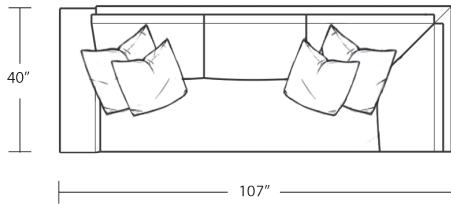

LAF Sofa with Return