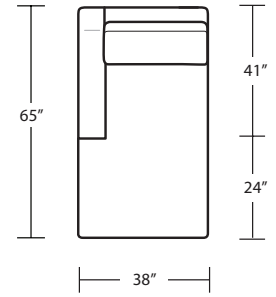

Width 95" + 107"  
Depth 40"  
Height 33"

Seat Height 20"  
Seat Depth 23"  
Arm Height 23"

Fabric Group 1-5  
COM 43 yards  
COL sq ft

Available As:  
1 Arm Sofa with Return  
1 Arm Sofa  
1 Arm Studio Sofa  
1 Arm Chaise  
1 Arm Love Seat  
Custom Size

*Manhattan Collection*

MADISON SECTIONAL SOFA

EC

LAF Sofa with Return (4/3)

LAF 1 Arm Studio Sofa (2/2)

RAF Sofa with Return (4/3)

RAF 1 Arm Studio Sofa (2/2)

LAF 1 Arm Chaise