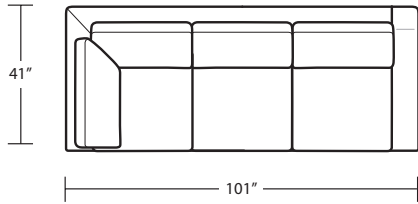

Width 95" + 107"  
Depth 40"  
Height 33"

Seat Height 20"  
Seat Depth 23"  
Arm Height 23"

Fabric Group 1-5  
COM 43 yards  
COL sq ft

Available As:  
1 Arm Sofa with Return  
1 Arm Sofa  
1 Arm Studio Sofa  
1 Arm Chaise  
1 Arm Love Seat  
Custom Size

*Manhattan Collection*

MADISON SECTIONAL SOFA

EC

LAF Sofa with Return (4/3)

LAF 1 Arm Studio Sofa (2/2)

RAF Sofa with Return (4/3)

RAF 1 Arm Studio Sofa (2/2)

LAF 1 Arm Chaise