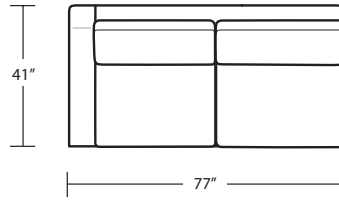

Width 95" + 107"  
Depth 40"  
Height 33"

Seat Height 20"  
Seat Depth 23"  
Arm Height 23"

Fabric Group 1-5  
COM 43 yards  
COL sq ft

Available As:  
1 Arm Sofa with Return  
1 Arm Sofa  
1 Arm Studio Sofa  
1 Arm Chaise  
1 Arm Love Seat  
Custom Size

*Manhattan Collection*

MADISON SECTIONAL SOFA

EC

LAF Sofa with Return (4/3)

LAF 1 Arm Studio Sofa (2/2)

RAF Sofa with Return (4/3)

RAF 1 Arm Studio Sofa (2/2)

LAF 1 Arm Chaise