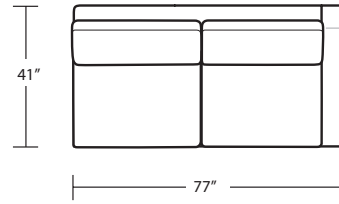

Width 95" + 107"  
Depth 40"  
Height 33"

Seat Height 20"  
Seat Depth 23"  
Arm Height 23"

Fabric Group 1-5  
COM 43 yards  
COL sq ft

Available As:  
1 Arm Sofa with Return  
1 Arm Sofa  
1 Arm Studio Sofa  
1 Arm Chaise  
1 Arm Love Seat  
Custom Size

*Manhattan Collection*

MADISON SECTIONAL SOFA

EC

LAF Sofa with Return (4/3)

LAF 1 Arm Studio Sofa (2/2)

RAF Sofa with Return (4/3)

RAF 1 Arm Studio Sofa (2/2)

LAF 1 Arm Chaise