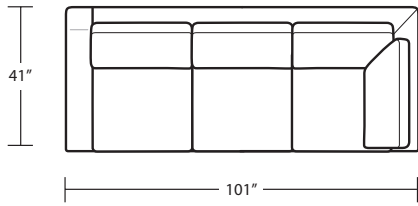

LAF Sofa with Return (4/3)