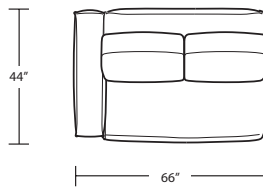

Width 93" + 104.5"
Depth 44"d
Height 31"h

Seat Height 17"
Seat Depth 22"
Arm Height 23"

Fabric Group 1-5
COM 31 yards
COL sq ft

Available As:
1 Arm Sofa with Return
1 Arm Sofa
1 Arm Studio Sofa
1 Arm Chaise
1 Arm Love Seat
Custom Size

RAF 1 Arm Studio Sofa

LAF 1 Arm Chaise

LAF 1 Arm Sofa

LAF 1 Arm Loveseat

RAF 1 Arm Chaise

RAF 1 Arm Sofa

RAF 1 Arm Loveseat

Manhattan Collection