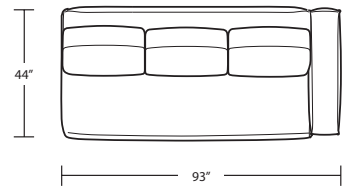

Width 93" + 104.5"
Depth 44"d
Height 31"h

Seat Height 17"
Seat Depth 22"
Arm Height 23"

Fabric Group 1-5
COM 31 yards
COL sq ft

Available As:
1 Arm Sofa with Return
1 Arm Sofa
1 Arm Studio Sofa
1 Arm Chaise
1 Arm Love Seat
Custom Size

RAF 1 Arm Studio Sofa

LAF 1 Arm Chaise

LAF 1 Arm Sofa

LAF 1 Arm Loveseat

RAF 1 Arm Chaise

RAF 1 Arm Sofa

RAF 1 Arm Loveseat

Manhattan Collection