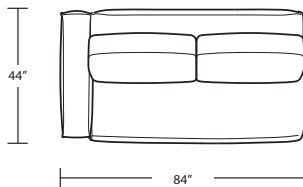

LAF 1 Arm Studio Sofa