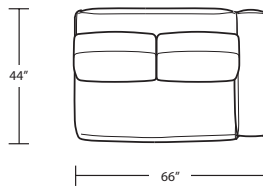

Width 93" + 104.5"
Depth 44"d
Height 31"h

Seat Height 17"
Seat Depth 22"
Arm Height 23"

Fabric Group 1-5
COM 31 yards
COL sq ft

Available As:
1 Arm Sofa with Return
1 Arm Sofa
1 Arm Studio Sofa
1 Arm Chaise
1 Arm Love Seat
Custom Size

RAF 1 Arm Studio Sofa

LAF 1 Arm Chaise

LAF 1 Arm Sofa

LAF 1 Arm Loveseat

RAF 1 Arm Chaise

RAF 1 Arm Sofa

RAF 1 Arm Loveseat

Manhattan Collection