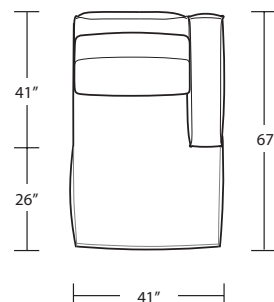

Width 93" + 104.5"
Depth 44"d
Height 31"h

Seat Height 17"
Seat Depth 22"
Arm Height 23"

Fabric Group 1-5
COM 31 yards
COL sq ft

Available As:
1 Arm Sofa with Return
1 Arm Sofa
1 Arm Studio Sofa
1 Arm Chaise
1 Arm Love Seat
Custom Size

RAF 1 Arm Studio Sofa

LAF 1 Arm Chaise

LAF 1 Arm Sofa

LAF 1 Arm Loveseat

RAF 1 Arm Chaise

RAF 1 Arm Sofa

RAF 1 Arm Loveseat

Manhattan Collection