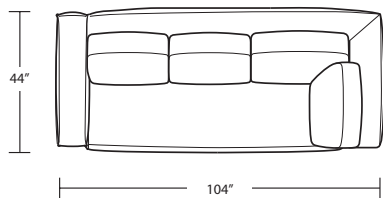

Width 93" + 104.5"
Depth 44"d
Height 31"h

Seat Height 17"
Seat Depth 22"
Arm Height 23"

Fabric Group 1-5
COM 31 yards
COL sq ft

Available As:
1 Arm Sofa with Return
1 Arm Sofa
1 Arm Studio Sofa
1 Arm Chaise
1 Arm Love Seat
Custom Size

Manhattan Collection

HAMPTON SECTIONAL SOFA

EC

1600 EL CAMINO REAL, SAN CARLOS, CA 94070

650.585.2330

LAF Sofa with Return

LAF 1 Arm Studio Sofa

RAF Sofa with Return