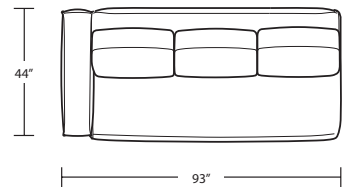

LAF 1 Arm Sofa