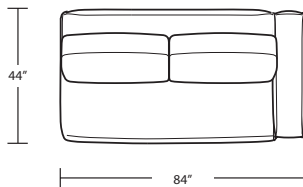

RAF 1 Arm Studio Sofa