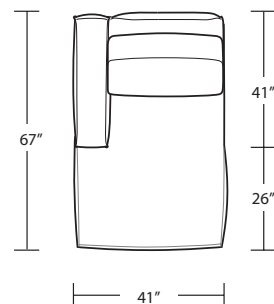

LAF 1 Arm Chaise