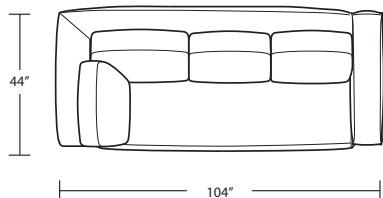

RAF Sofa with Return