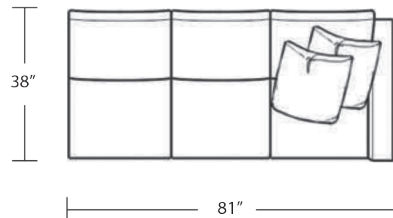

Width 76" + 81"
Depth 38"
Height 35"

Seat Height 19"
Seat Depth 20"
Arm Height 28"

Fabric Group 1-5
COM 35 yards
COL sq ft

Available As:
1 Arm Sofa with Return
1 Arm Sofa
1 Arm Loveseat
1 Arm XL Sofa
1 Arm Chaise

RAF 1 Arm Loveseat

LAF 1 Arm Chaise

LAF 1 Arm XL Sofa

LAF 1 Arm Sofa

RAF 1 Arm Chaise

RAF 1 Arm XL Sofa

RAF 1 Arm Sofa

Manhattan Collection