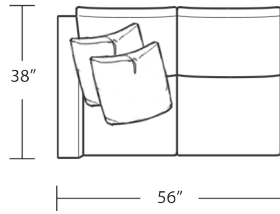

Width 76" + 81"
Depth 38"
Height 35"

Seat Height 19"
Seat Depth 20"
Arm Height 28"

Fabric Group 1-5
COM 35 yards
COL sq ft

Available As:
1 Arm Sofa with Return
1 Arm Sofa
1 Arm Loveseat
1 Arm XL Sofa
1 Arm Chaise

Manhattan Collection

GREENWICH SECTIONAL SOFA

EC

1600 EL CAMINO REAL, SAN CARLOS, CA 94070

650.585.2330

LAF Sofa with Return

LAF 1 Arm Loveseat

RAF Sofa with Return