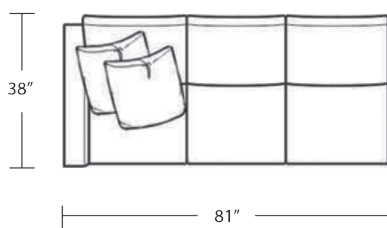

Width 76" + 81"
Depth 38"
Height 35"

Seat Height 19"
Seat Depth 20"
Arm Height 28"

Fabric Group 1-5
COM 35 yards
COL sq ft

Available As:
1 Arm Sofa with Return
1 Arm Sofa
1 Arm Loveseat
1 Arm XL Sofa
1 Arm Chaise

RAF 1 Arm Loveseat

LAF 1 Arm Chaise

LAF 1 Arm XL Sofa

LAF 1 Arm Sofa

RAF 1 Arm Chaise

RAF 1 Arm XL Sofa

RAF 1 Arm Sofa

Manhattan Collection