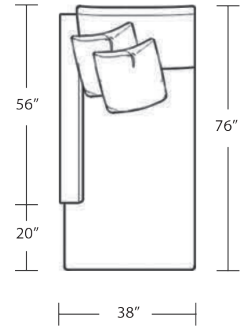

LAF 1 Arm Chaise