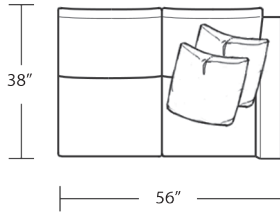

RAF 1 Arm Loveseat