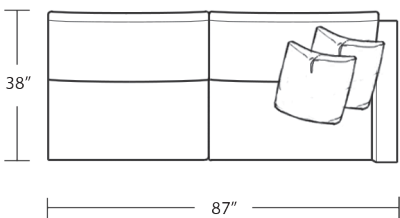

Width 76" + 81"
Depth 38"
Height 35"

Seat Height 19"
Seat Depth 20"
Arm Height 28"

Fabric Group 1-5
COM 35 yards
COL sq ft

Available As:
1 Arm Sofa with Return
1 Arm Sofa
1 Arm Loveseat
1 Arm XL Sofa
1 Arm Chaise

RAF 1 Arm Loveseat

LAF 1 Arm Chaise

LAF 1 Arm XL Sofa

LAF 1 Arm Sofa

RAF 1 Arm Chaise

RAF 1 Arm XL Sofa

RAF 1 Arm Sofa

Manhattan Collection