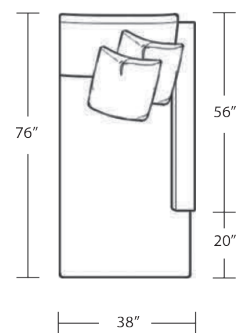

Width 76" + 81"
Depth 38"
Height 35"

Seat Height 19"
Seat Depth 20"
Arm Height 28"

Fabric Group 1-5
COM 35 yards
COL sq ft

Available As:
1 Arm Sofa with Return
1 Arm Sofa
1 Arm Loveseat
1 Arm XL Sofa
1 Arm Chaise

RAF 1 Arm Loveseat

LAF 1 Arm Chaise

LAF 1 Arm XL Sofa

LAF 1 Arm Sofa

RAF 1 Arm Chaise

RAF 1 Arm XL Sofa

RAF 1 Arm Sofa

Manhattan Collection