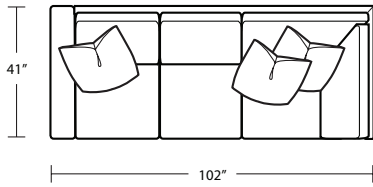

CHANNELED FRAME

Width 88" + 102"
Depth 41"
Height 33"

Seat Height 19"
Seat Depth 20"
Arm Height 28"

Fabric Group 1-5
COM 40 yards
COL available

Available As:
1 Arm Sofa with Return
1 Arm Sofa
1 Arm Chaise
1 Arm Love Seat
Custom Size

Manhattan Collection

BOWERY SECTIONAL SOFA

EC

1600 EL CAMINO REAL, SAN CARLOS, CA 94070

650.585.2330

LAF Sofa with Return

LAF 1 Arm Loveseat

LAF 1 Arm Chaise