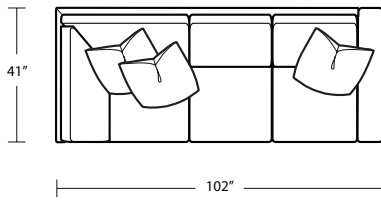

RAF Sofa with Return