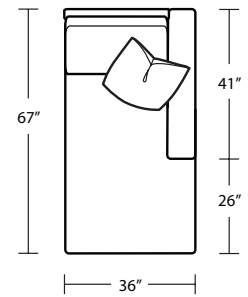

RAF 1 Arm Chaise