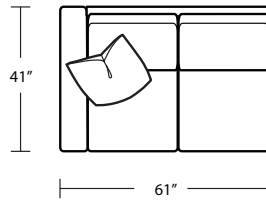

CHANNELED FRAME

Width 88" + 102"
Depth 41"
Height 33"

Seat Height 19"
Seat Depth 20"
Arm Height 28"

Fabric Group 1-5
COM 40 yards
COL available

Available As:
1 Arm Sofa with Return
1 Arm Sofa
1 Arm Chaise
1 Arm Love Seat
Custom Size

Manhattan Collection

BOWERY SECTIONAL SOFA

EC

1600 EL CAMINO REAL, SAN CARLOS, CA 94070

650.585.2330

LAF Sofa with Return

LAF 1 Arm Loveseat

LAF 1 Arm Chaise