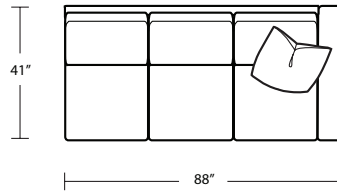

CHANNELED FRAME

Width 88" + 102"
Depth 41"
Height 33"

Seat Height 19"
Seat Depth 20"
Arm Height 28"

Fabric Group 1-5
COM 40 yards
COL available

Available As:
1 Arm Sofa with Return
1 Arm Sofa
1 Arm Chaise
1 Arm Love Seat
Custom Size

RAF Sofa with Return

RAF 1 Arm Loveseat

RAF 1 Arm Chaise

LAF 1 Arm Sofa

RAF 1 Arm Sofa

Manhattan Collection

BOWERY SECTIONAL SOFA