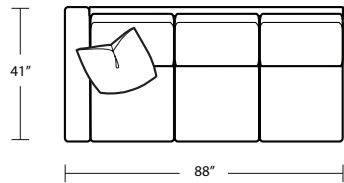

CHANNELED FRAME

Width 88" + 102"
Depth 41"
Height 33"

Seat Height 19"
Seat Depth 20"
Arm Height 28"

Fabric Group 1-5
COM 40 yards
COL available

Available As:
1 Arm Sofa with Return
1 Arm Sofa
1 Arm Chaise
1 Arm Love Seat
Custom Size

RAF Sofa with Return

RAF 1 Arm Loveseat

RAF 1 Arm Chaise

LAF 1 Arm Sofa

RAF 1 Arm Sofa

Manhattan Collection

BOWERY SECTIONAL SOFA