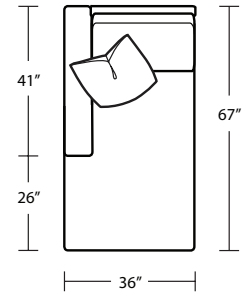

CHANNELED FRAME

Width 88" + 102"
Depth 41"
Height 33"

Seat Height 19"
Seat Depth 20"
Arm Height 28"

Fabric Group 1-5
COM 40 yards
COL available

Available As:
1 Arm Sofa with Return
1 Arm Sofa
1 Arm Chaise
1 Arm Love Seat
Custom Size

Manhattan Collection

BOWERY SECTIONAL SOFA

EC

1600 EL CAMINO REAL, SAN CARLOS, CA 94070

650.585.2330

LAF Sofa with Return

LAF 1 Arm Loveseat

LAF 1 Arm Chaise