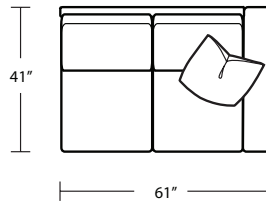

RAF 1 Arm Loveseat